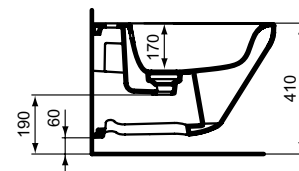

BIDET

Tonic II

Article-No.: K5236MA

Wall mounted bidet with fully hidden fixation

Tonic II bidet with one tap hole and with fully hidden fixation. Including ceramic waste cover and fixation kit.
Recommended equipment: Siphon waste for bidet G1 1/4 (A2307AA); Stop angle valve (B7883AA).

Colour: MA - Euro White Ideal Plus

Features:

- Invisible Fixations

More product details:

Mounting:	Wall mounted
Tap Holes:	1
Net Weight (kg):	22.00
Material:	Fine fireclay
Height (mm):	350
Width (mm):	355
Depth (mm):	560