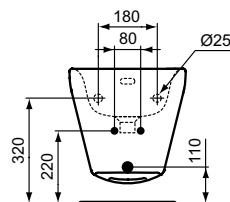

BIDET

Tonic II

Article-No.: K5236MA

Wall mounted bidet with fully hidden fixation

Tonic II bidet with one tap hole and with fully hidden fixation. Including ceramic waste cover and fixation kit.
Recommended equipment: Siphon waste for bidet G1 1/4 (A2307AA); Stop angle valve (B7883AA).

Colour: MA - Euro White Ideal Plus

Features:

- Invisible Fixations

More product details:

Mounting:	Wall mounted
Tap Holes:	1
Net Weight (kg):	22.00
Material:	Fine fireclay
Height (mm):	350
Width (mm):	355
Depth (mm):	560