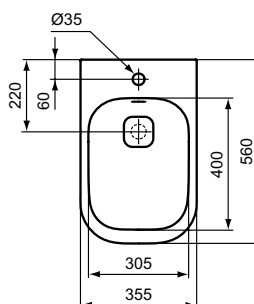

BIDET

Tonic II

Article-No.: K5236MA

Wall mounted bidet with fully hidden fixation

Tonic II bidet with one tap hole and with fully hidden fixation. Including ceramic waste cover and fixation kit.
Recommended equipment: Siphon waste for bidet G1 1/4 (A2307AA); Stop angle valve (B7883AA).

Colour: MA - Euro White Ideal Plus

Features:

- Invisible Fixations

More product details:

Mounting:	Wall mounted
Tap Holes:	1
Net Weight (kg):	22.00
Material:	Fine fireclay
Height (mm):	350
Width (mm):	355
Depth (mm):	560